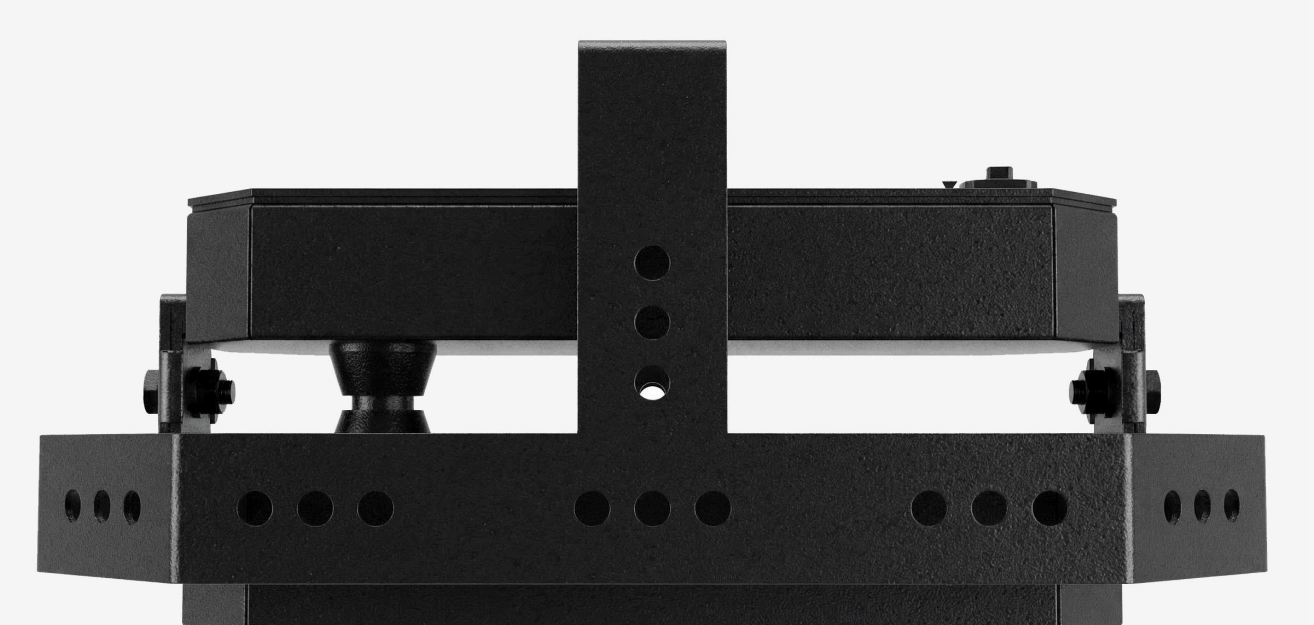

[FIG.3 TOP VIEW]