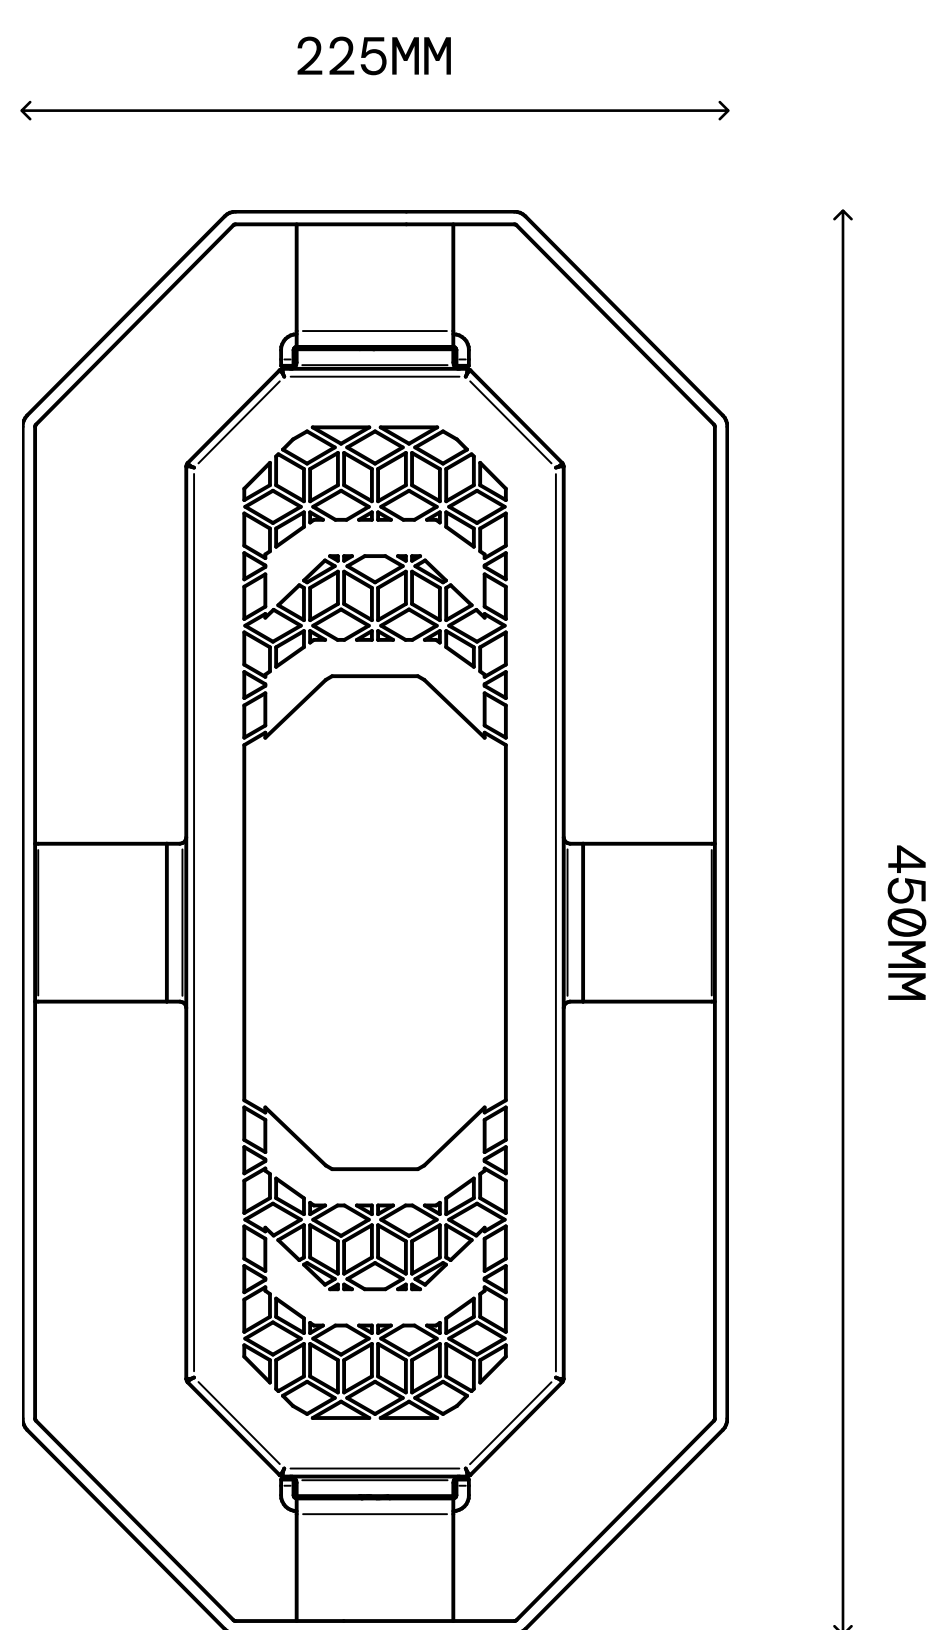

ULTIMATE EYE-CANDY

DISCOVER THE NEW STANDARD
IN DECORATIVE STAGE LIGHTING

Tungsten Emulation * *More Real than Real*

Flicker-Free

16-bit Dimming

Spectacular

Endless Configurations

Reliable

Sustainable Production

100% Made in Poland

SPECIFICATION

LIGHT SOURCES

- MAIN(LED) TUNGSTEN: 50W
- AMBIENT GLOW: 17W
- UV: 15W
- TOTAL: 82W

CONTROLS

- 2DMX MODES
- RDM-DMX

PHYSICAL FEATURES

- DIMENSIONS: 450x225x205mm
- WEIGHT: 2.5KG

DIMMER FEATURES

- SMOOTH DIMMING
- STROBE

POWER

- 82W MAX, 110-240V 50/60HZ
- POWER THROUGH

OTHER DETAILS

- OPTIONAL: FLIGHT CASE
- 24 MONTHS WARRANTY